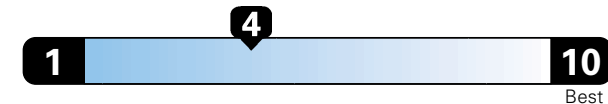

This vehicle emits 427 grams CO2 per mile. The best emits 0 grams per mile (tailpipe only). Producing and distributing fuel also creates emissions; learn more at fuelconomy.gov.

Actual results will vary for many reasons, including driving conditions and how you drive and maintain your vehicle. The average new vehicle gets 27 MPG and cost $7,500 to fuel over 5 years. Cost estimates are based on 15,000 miles per year at $2.70 per gallon. MPGe is miles per gasoline gallon equivalent. Vehicle emissions are a significant cause of climate change and smog.

fuelconomy.gov

Calculate personalized estimates and compare vehicles